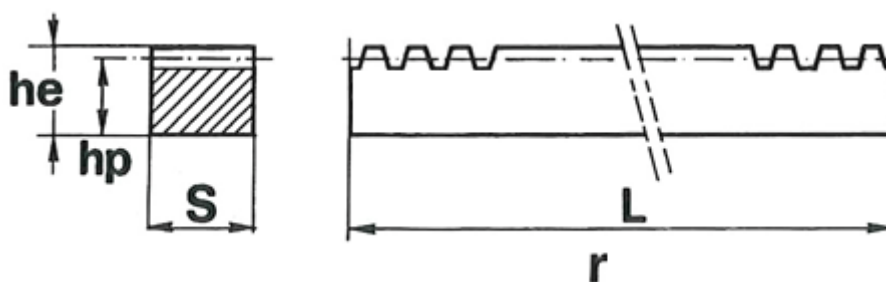

Data Sheet

Article number: 6165050153000

Description: Rack Module 1,5 17x17
length 3000 mm

Measures

Actual length	= 3001.8
hp	= 15.5
Module	= 1.5
No. of teeth	= 637
Nominal length	= 3000
Pitch	= 4.7124
Profile Sxhe	= 17x17